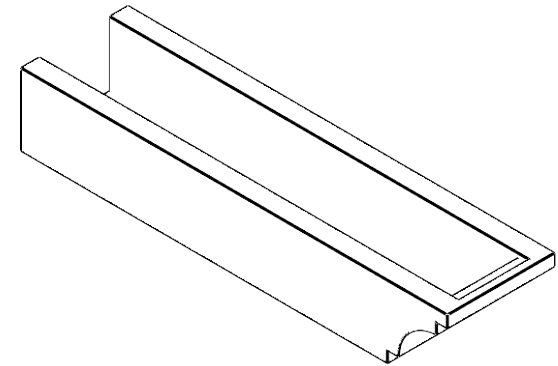

ISOMETRIC

GENERATED DATE : 03/02/2023

EKENA MILLWORK
2300 WEST MAIN ST.
CLARKSVILLE, TX 75426
TOLL FREE: 866-607-0453
WWW.EKENAMILLWORK.COM

NOTES

1. INSTALLATION TO BE COMPLETED IN ACCORDANCE WITH MANUFACTURER'S SPECIFICATIONS.
2. DRAWING MAY NOT BE TO SCALE
3. THIS DRAWING IS INTENDED FOR DESIGN AND PLANNING PURPOSES ONLY.
4. ALL INFORMATION CONTAINED HEREIN WAS CURRENT AT THE TIME OF DEVELOPMENT BUT MUST BE REVIEWED AND APPROVED BY THE PRODUCT MANUFACTURER TO BE CONSIDERED ACCURATE.
5. TIMBERTHANE ARCHITECTURAL PRODUCTS ARE MADE FROM HIGH DENSITY URETHANE AND COME FACTORY PRIMED