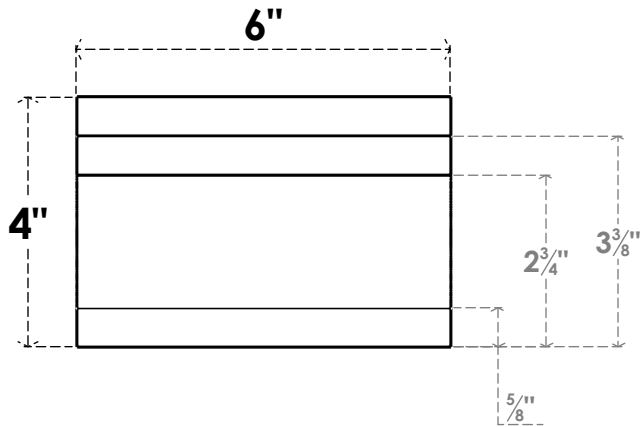

# ITEM NUMBER: RFTURO060X04000X24000X004MED00RCPR

6"W X 4"H X 24"L TIMBERTHANE ROUGH CEDAR MEDITERRANEAN FAUX WOOD OPEN RAFTER TAIL, 4"L END, PRIMED TAN

## SIDE PROFILE