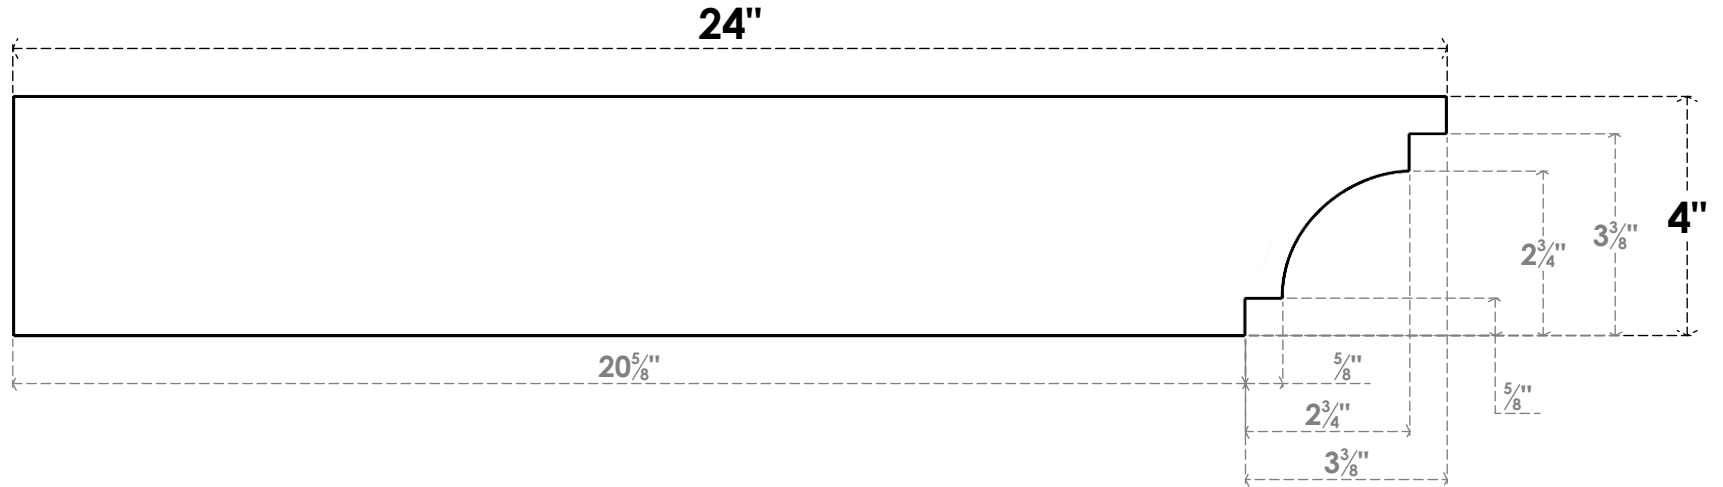

# ITEM NUMBER: RFTURO060X04000X24000X004MED00RCPR

6"W X 4"H X 24"L TIMBERTHANE ROUGH CEDAR MEDITERRANEAN FAUX WOOD OPEN RAFTER TAIL, 4"L END, PRIMED TAN

## SIDE PROFILE